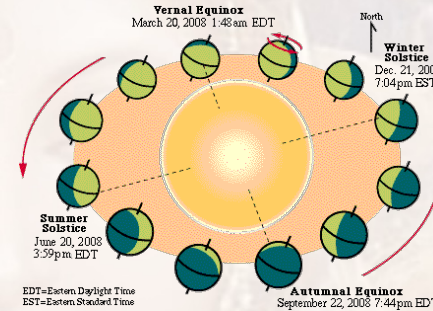

Hindu day changes at the sunrise (not midnight), a Hindu day (Vaara) is from one sunrise to another sunrise. The Hindu date (tithi) doesn't change at the midnight, and it is not always fixed 24 hours long

it can be anything between 19 to 26 hours. Each 12 degrees distance between the Sun and the Moon is Tithi. The tithi, nakshatra, yoga and karana are based on geocentric positions of the Sun and the Moon. This astronomical phenomenon happens at the same time on the earth everywhere, and hence tithis, nakshatra will begin and end at the same time all over the world, and we must convert them to our local timezone. Indian panchang makers convert this times to Indian time. Likewise, other countries needs to convert these

times in their time zone from UTC.

For example: October 17th 2008 the Ashwayuja (Ashwin) Krishna Paksha tithi Tritiya ends at 16:39:21 Indian Standard Time, and chaturthi starts. That means at 16:39 hours there is tritaya still prevailing in India. The time difference with Seattle and India is 13 hours 30 minutes (with day light saving time the difference is 12 hours 30 minutes from IST). So, let's subtract 12 hours 30 minutes from the 16:39:21. That gives us 04:09:21 AM on October 17th. So on October 17th after that time we'll have chaturthi tithi and before we have tritaya. The earth doesn't wait for tithi or festivals to arrive in your timezone. **The sun doesn't rise instantly at the same time all over the world Hence we need local sunrise, sunset, moonrise and moonset times, along with Tithi, & Nakshatra ending times to determine festival date and time.**

Uttarayana/Dakshinayana: The season occur based on earth's position around the Sun. This is due to Earth's tilt of 23.45 degrees. The Earth orbits around Sun with this tilt. When the tilt is facing the Sun, we get summer and when the tilt is away from the Sun we get winter.